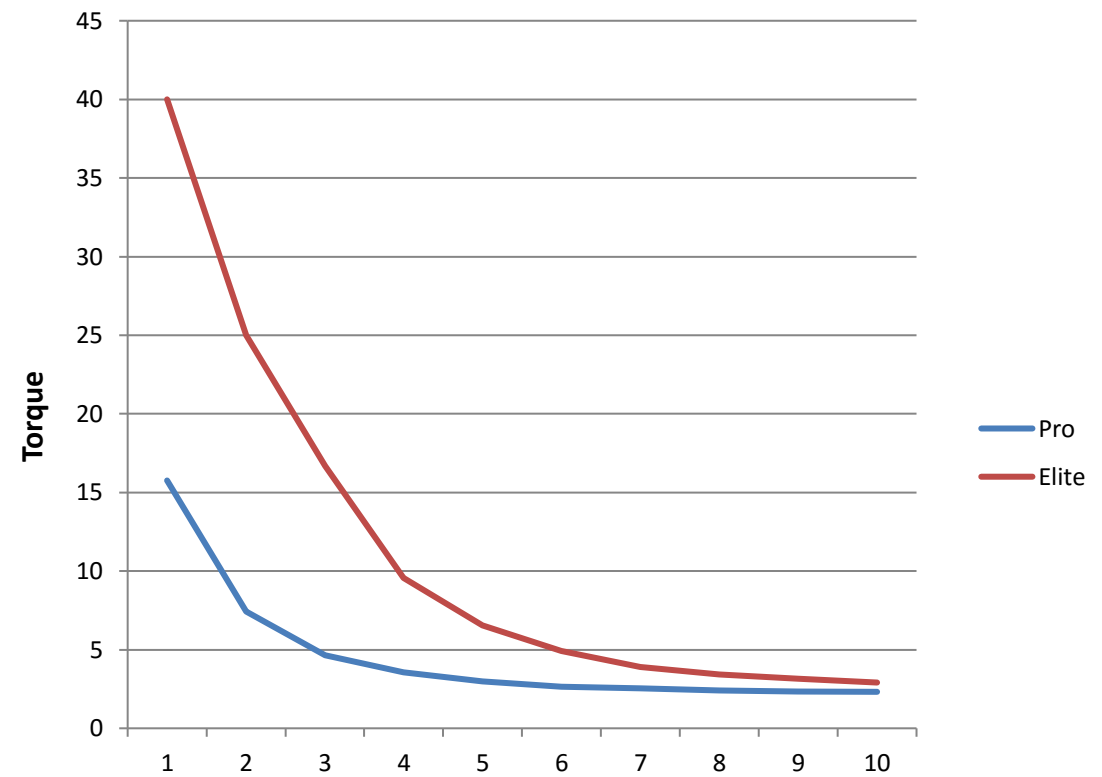

Impact Absorbtion
Up to 65% better impact damping then our PRO model

Adjustment Notches
The Precision Elite Steering Damper offers a much larger and more tunable range of damping then our other models

Elite Pro
The Precision Elite steering damper has up to 87% larger critical wear surfaces