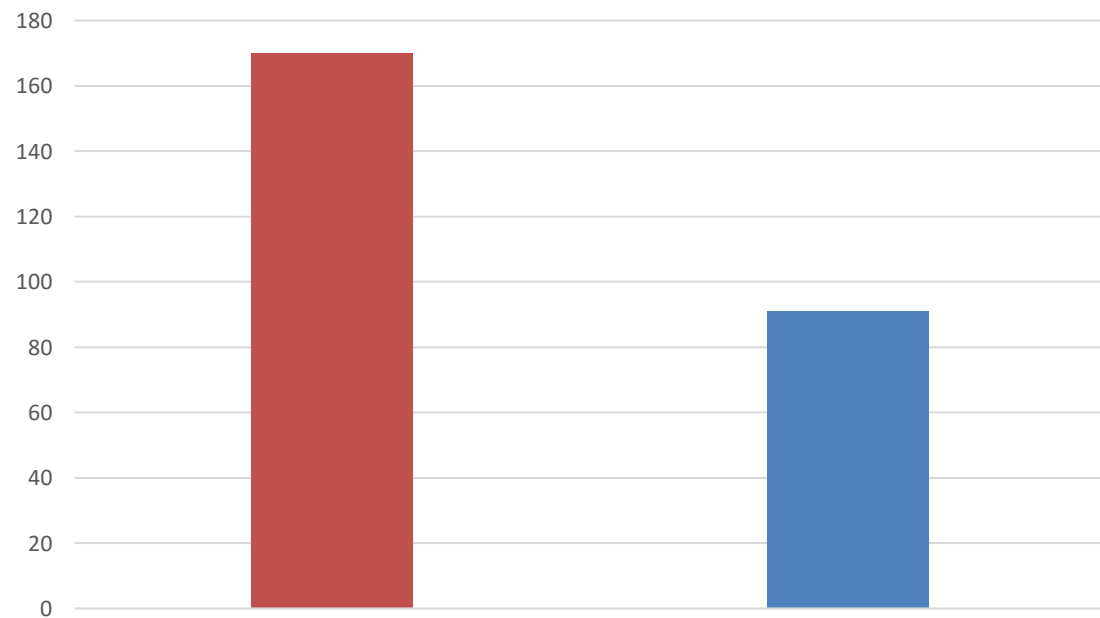

Impact Absorbtion
Up to 65% better impact damping then our PRO model

Adjustment Notches
The Precision Elite Steering Damper offers a much larger and more tunable range of damping then our other models

Elite Pro
The Precision Elite steering damper has up to 87% larger critical wear surfaces